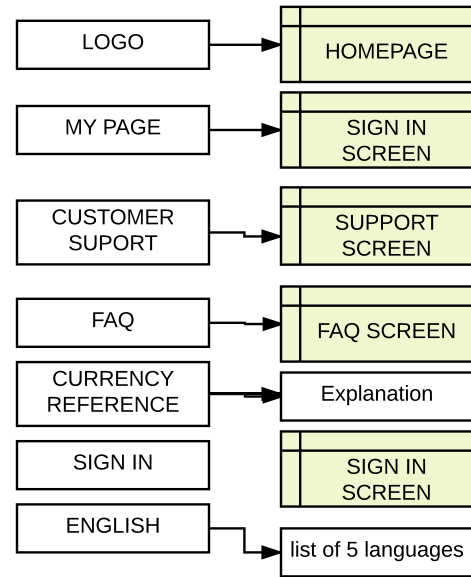

PROPOSED HOMEPAGE

INFORMATION ARCHITECTURE

FOLD

FEATURE SECTIONS

FOOTER

Existing HOMEPAGE

INFORMATION ARCHITECTURE

KEY

- Japanican page
- leaving Japanican
- Link on the same page
- Dead link
- Call to Action

Header navigation

Sharing navigation

Universal navigation

Search Box